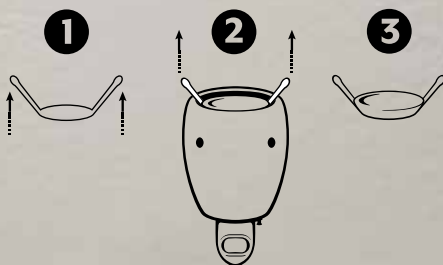

**Grab Tabs (25 Pack) \$3**

Use the Grab Tab™ to easily change the wax in Plug-In Scentsy Warmers. No Grab Tab? Turn the warmer on and soften the wax for 2-3 minutes, remove wax, then clean the dish with a paper towel.